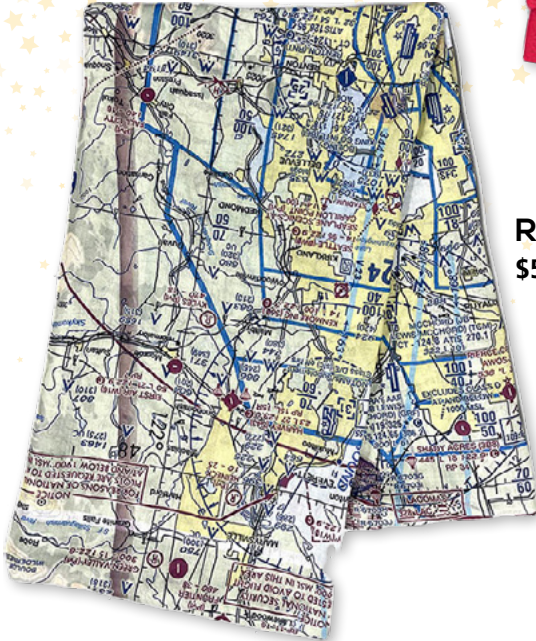

**The Museum of Flight
Silhouette Airplanes Scarf**

\$49.95 Item#: ACCS178355

**Red Barn Museum of Flight
Long Sleeve Tee**

\$28.95-\$30.95

Item#: AP10387

**Seattle Aeronautical
Chart Sheer Scarf**

\$49.95 Item#: ACCS178352