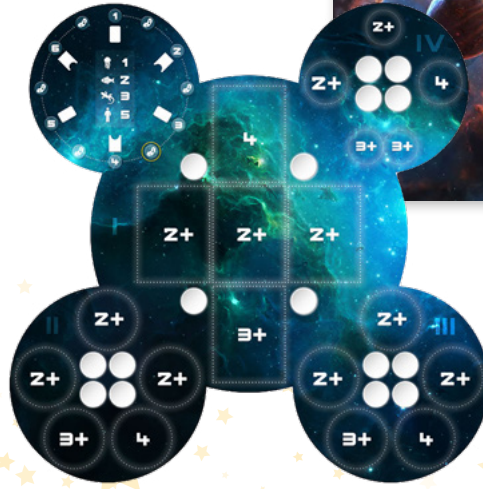

LEGO® Supersonic-jet
 \$23.95 Item#: TOYS245288

& TINY **pilots**

BUILD & Play

Cosmogenesis Board Game
\$54.95

Item#: TOYS242703

Starlink Board Game

\$24.95 Item#: TOYS242571

Cloud Spotter:
30 Cards to Keep You Looking Up

\$14.99 Item#: BOOK102123

Space Bound Lenticular 300 Piece Puzzle

\$14.99 Item#: TOYS242252

UNDULATUS

MOOD
Whimsical and calm

ALTITUDE
All cloud levels

PRECIPITATION
None

ETHIMOLOGY
From Latin undulatus, meaning being wavy, wavy